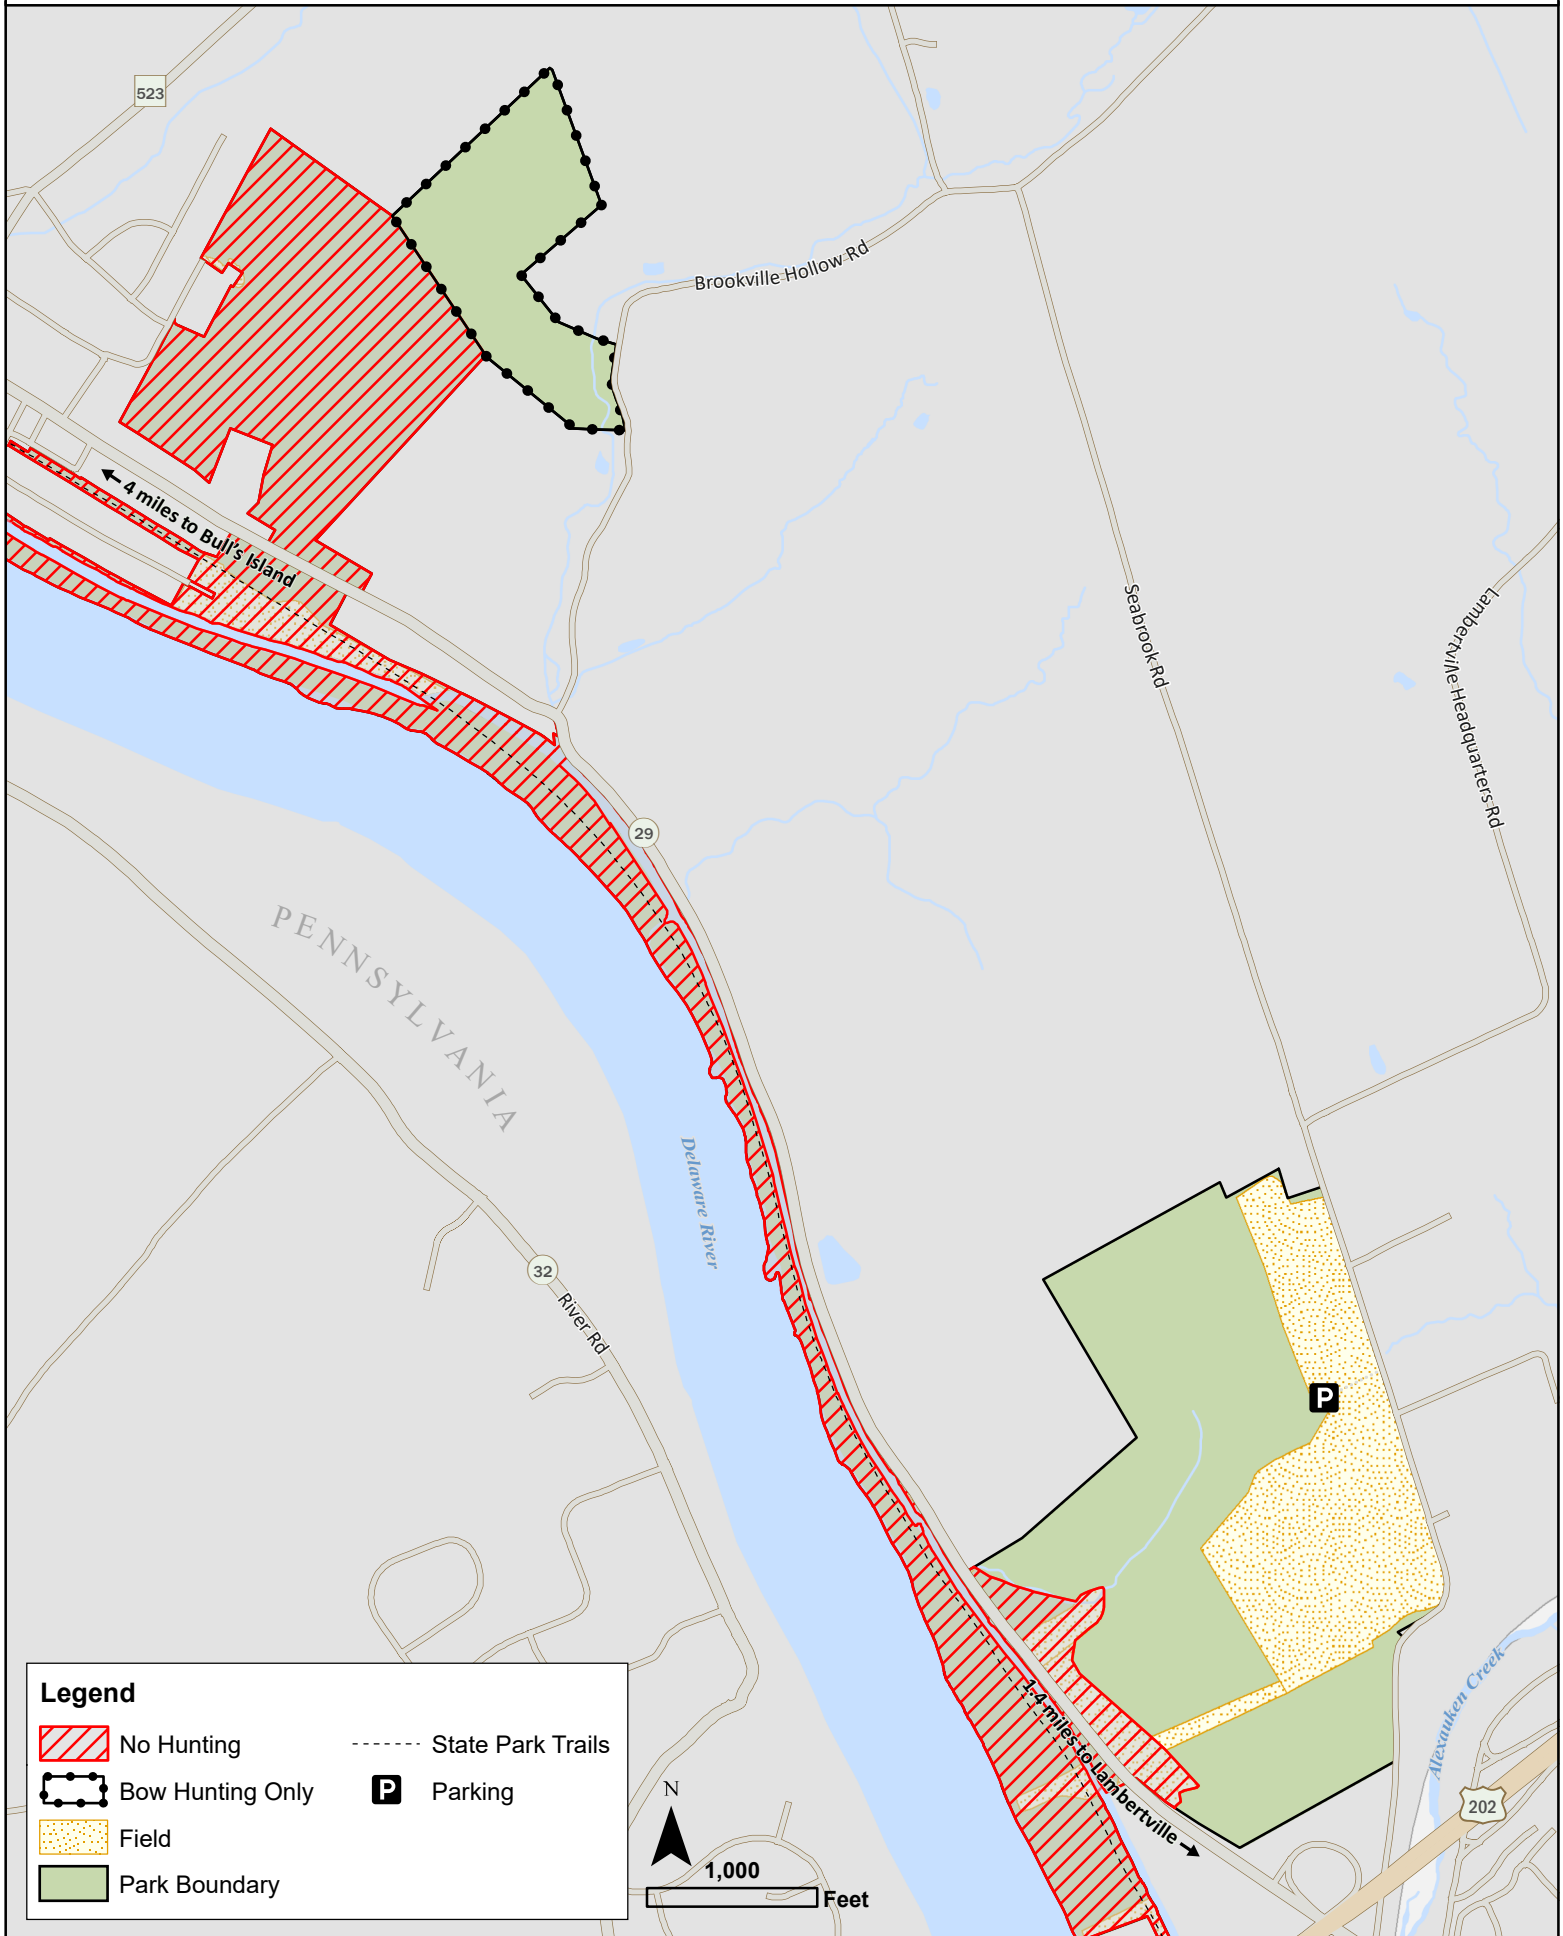

Delaware Township of D&R Canal - Hunting Map

Delaware Township of D&R Canal State Park Hunting Map - Zone 11

Hunting permitted within park boundary during all regular and permit hunting seasons **except** within areas designated as:

No Hunting Zone

- Park in designated areas.
- Do not operate vehicles beyond parking area.
- No Alcoholic Beverages
- No Permanent Tree Stands
- Portable tree stands must be removed at the end of the hunting season.