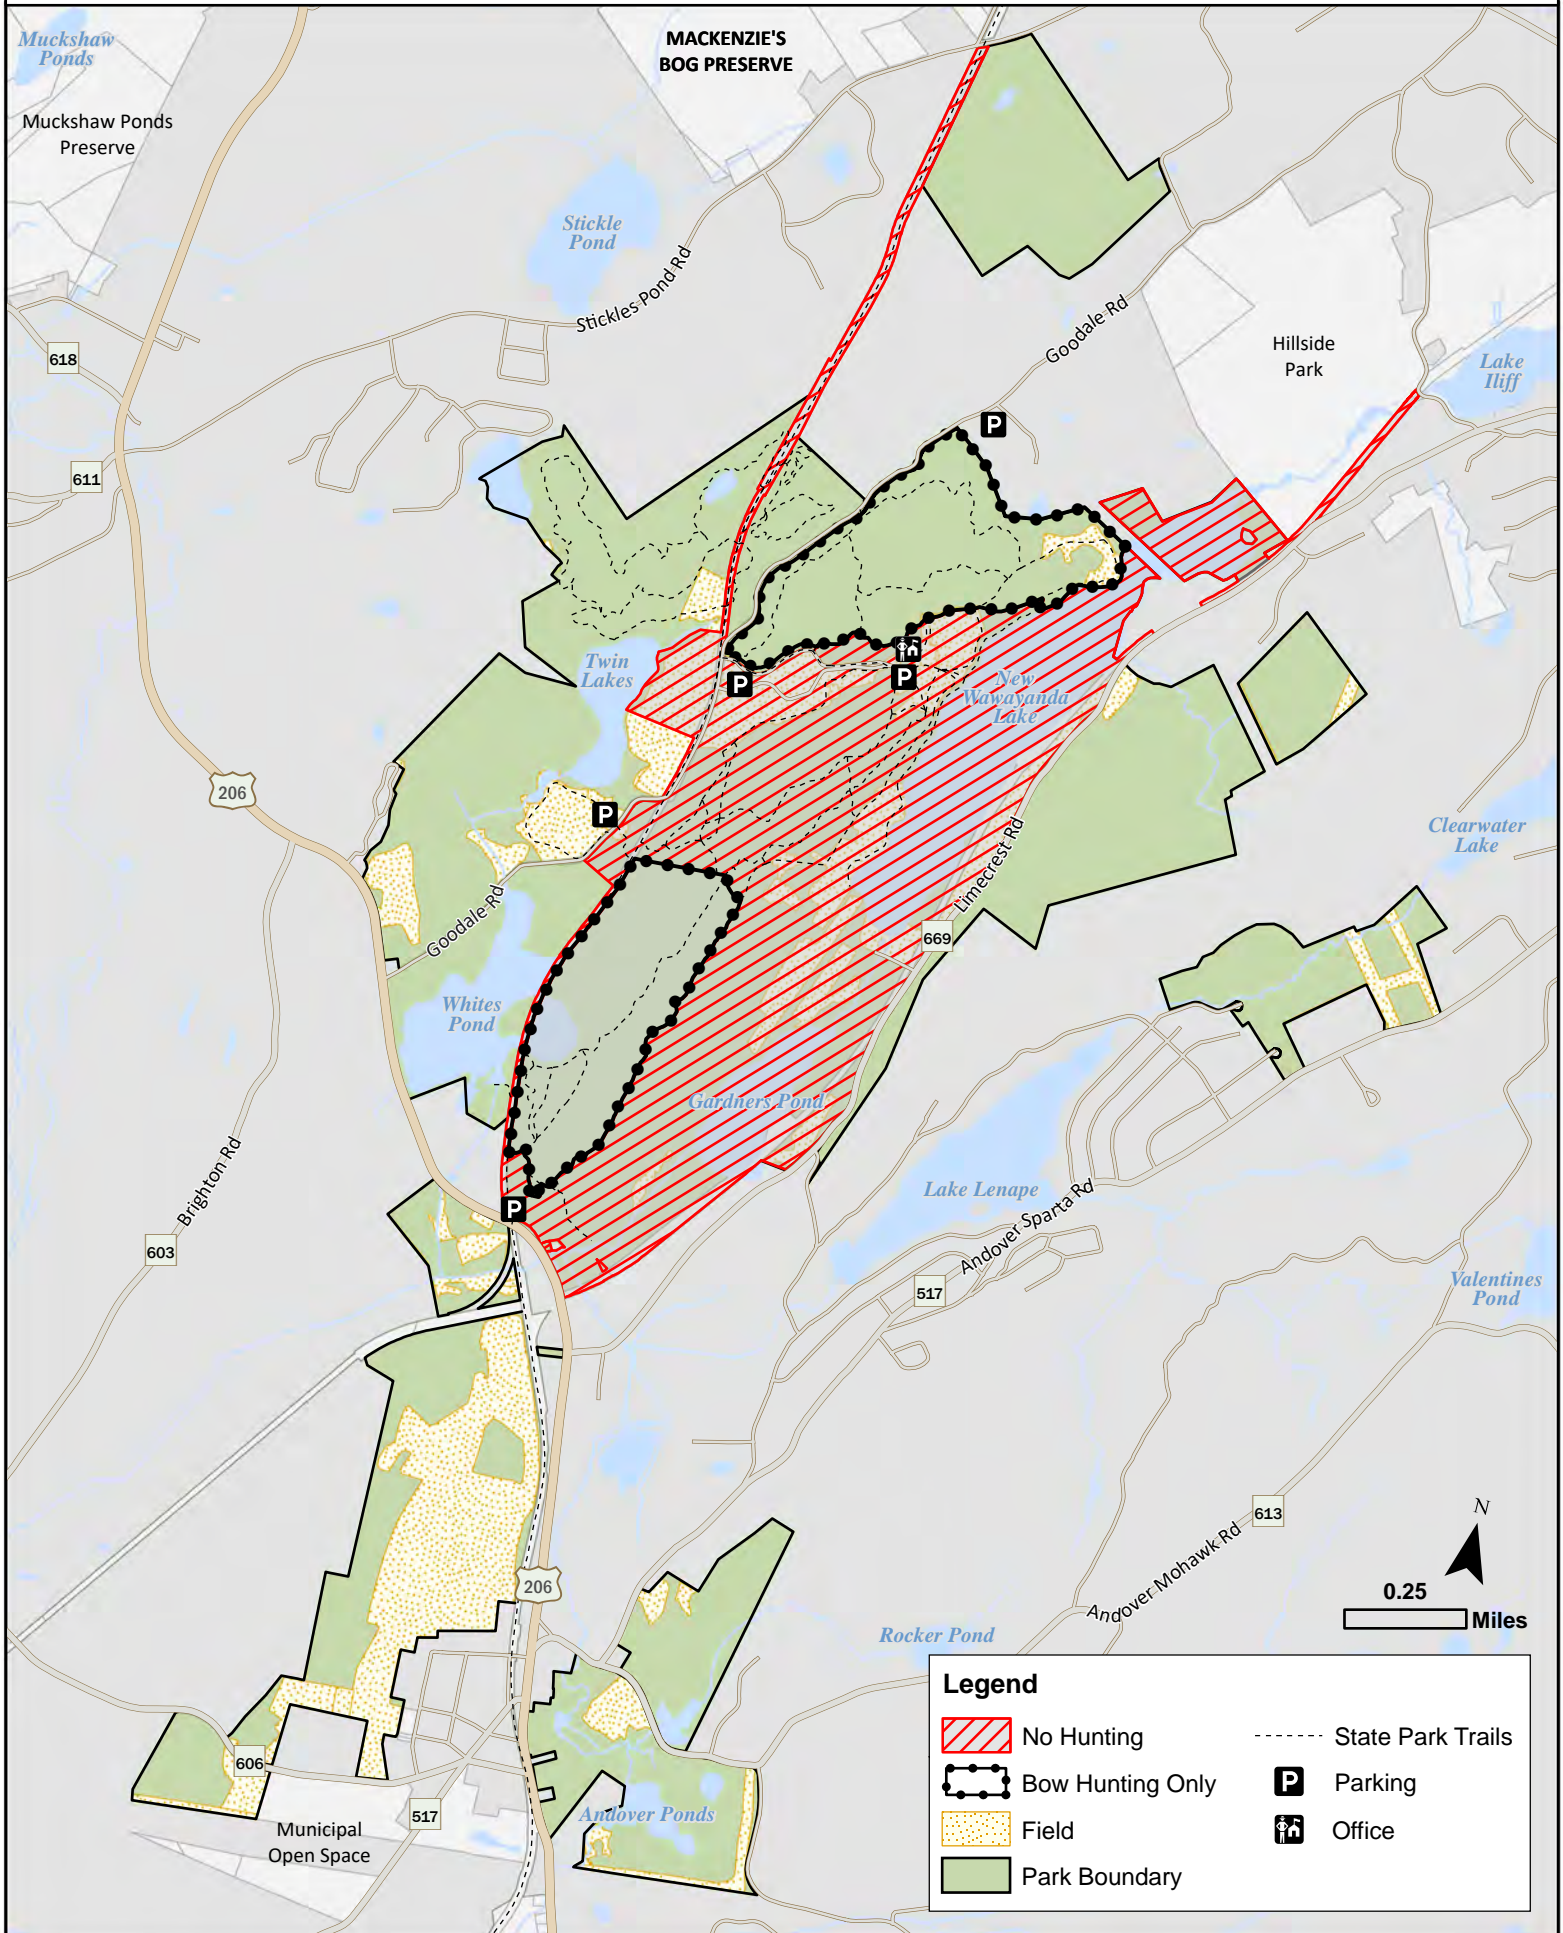

Kittatinny Valley State Park Hunting Map

Hunting open for all game species and seasons within park boundary except within areas designated as:  **No Hunting Zone**. Consult the NJ Fish & Wildlife Digest for zone details.

PLEASE:

- Park in designated areas only.
- Remove portable tree stands at the end of the hunting season.
- Adhere to all N.J. State Park Service Administrative Code including N.J.A.C. 7:2.
- Adhere to N.J. Fish and Wildlife Rules and Regulations: <https://www.state.nj.us/dep/fgw/hunting.htm>.

NOT PERMITTED:

- Driving vehicles off-road.
- Use of ATVs.
- Alcoholic beverages.
- Smoking or vaping (except in personal vehicles).
- Permanent tree stands.
- Hunting within 450ft (firearm) or 150ft (bow) of a building.
- Hunting on Sundays.

GPS Address

199 Goodale Rd
Newton, NJ 07860

For Further Information

(973) 786 - 6445

DEP Action Line - 24 Hours

(877) WARN - DEP
(877) 927 - 6337