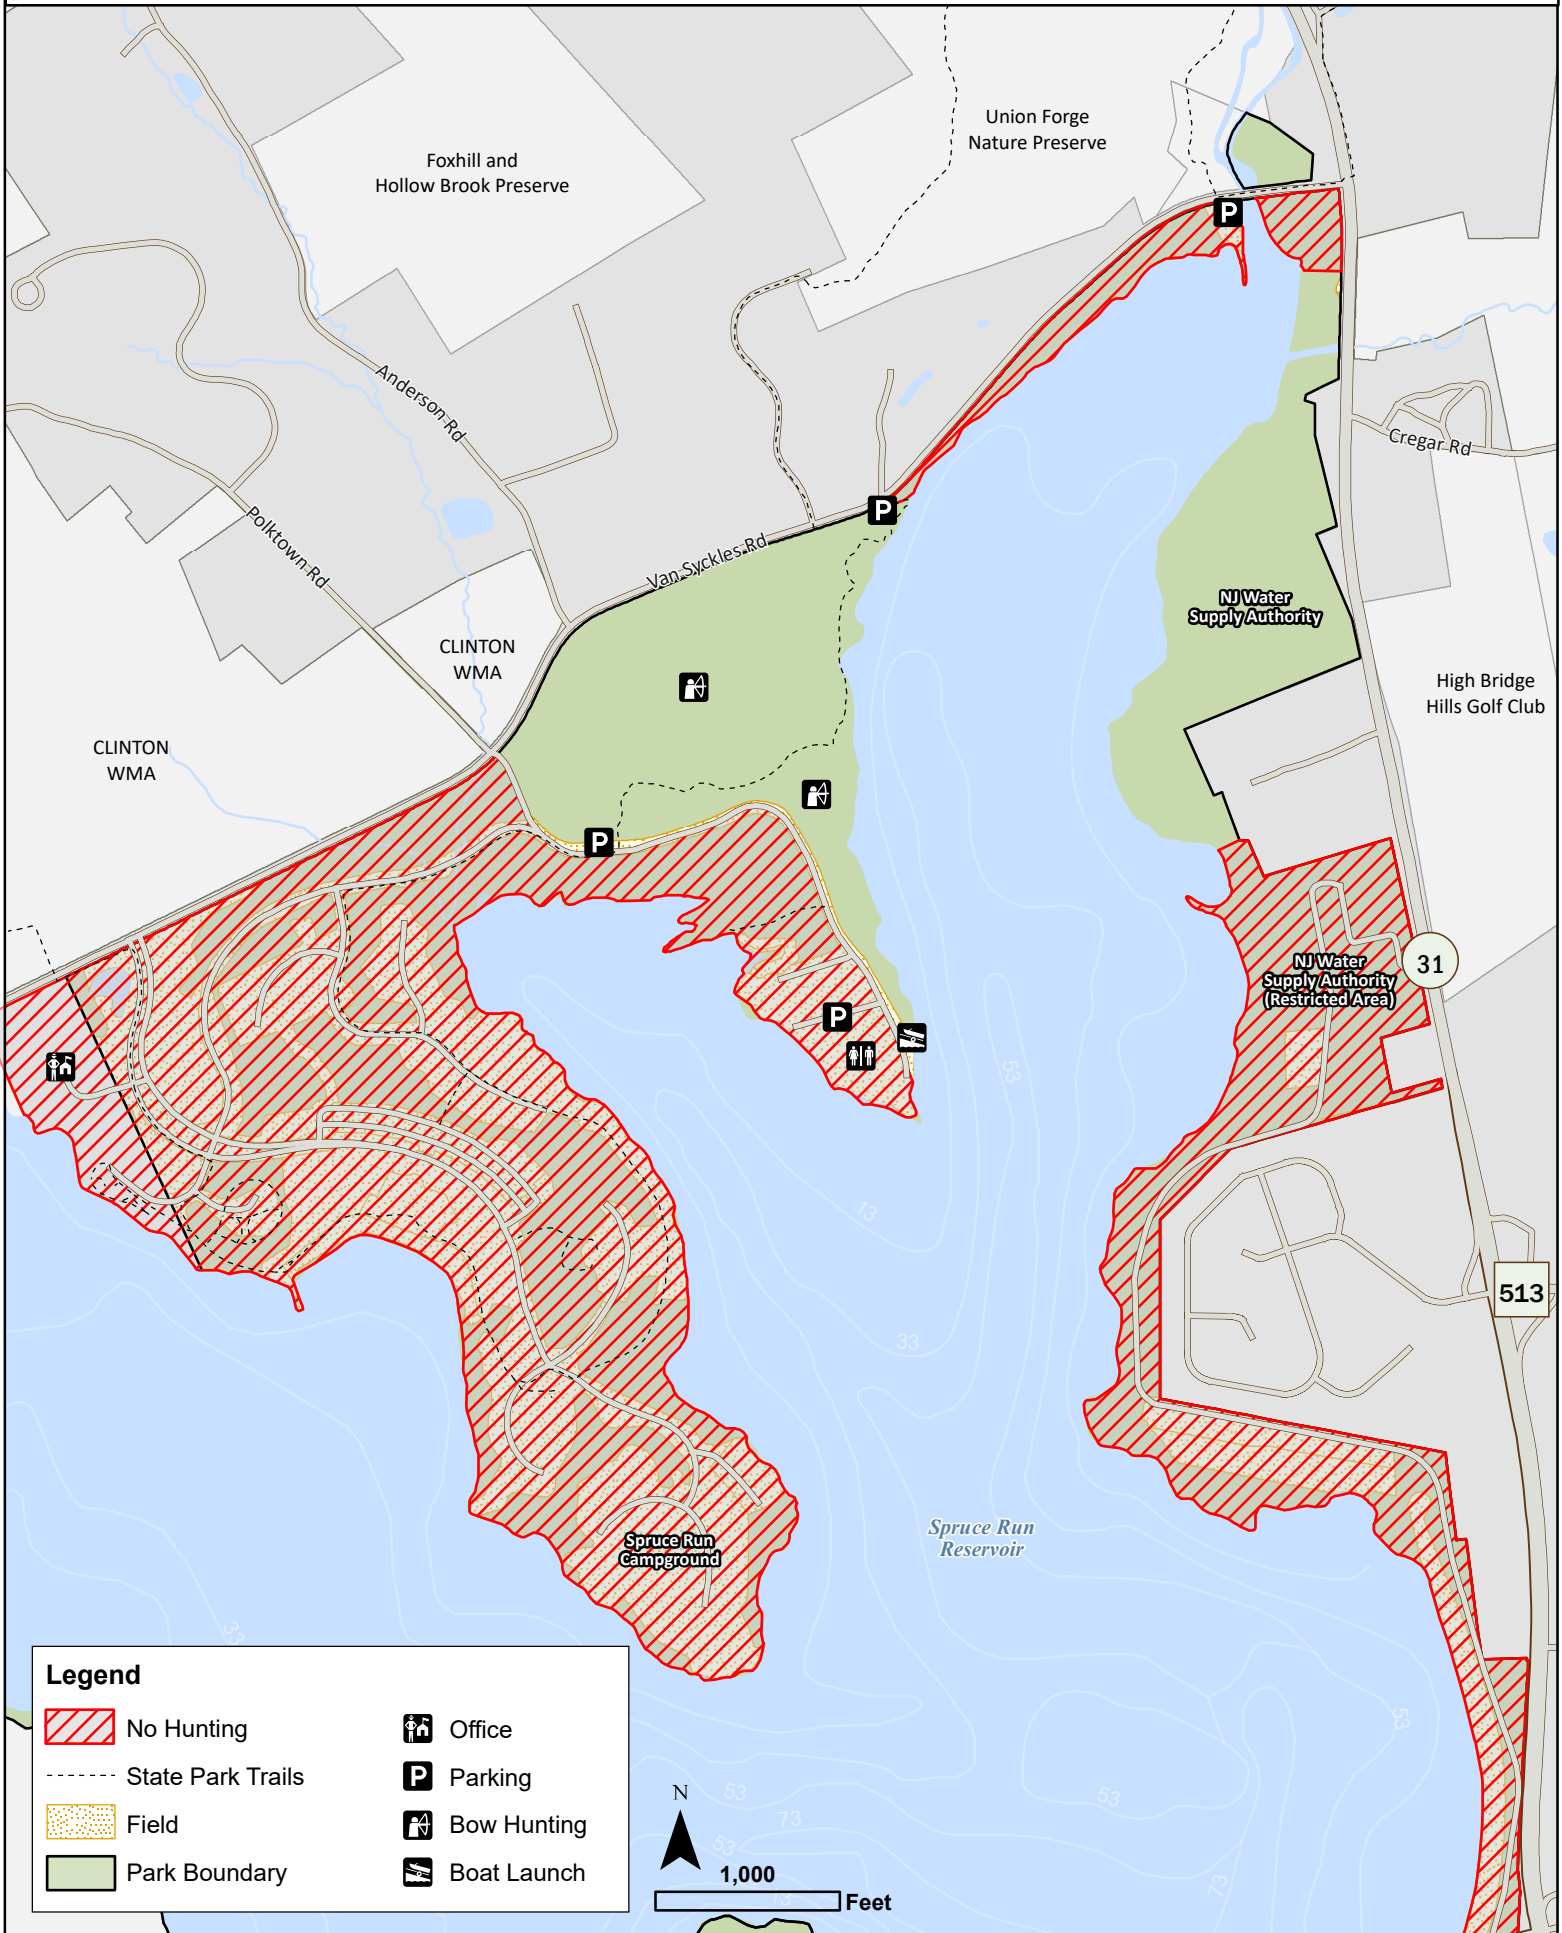

Spruce Run Recreation Area Hunting Map

Hunting permitted within Park Boundary during all regular and permit hunting seasons except within areas designated as **No Hunting Zone**. Consult the NJ Fish & Wildlife Digest for zone details.

PLEASE:

- Park in designated areas only.
- Remove portable tree stands at the end of the hunting season.
- Adhere to all N.J. State Park Service Administrative Code including N.J.A.C. 7:2.
- Adhere to N.J. Fish and Wildlife Rules and Regulations: <https://dep.nj.gov/njfw/hunting/>.

NOT PERMITTED:

- Driving vehicles off-road.
- Use of ATVs.
- Alcoholic beverages.
- Smoking or vaping (except in personal vehicles).
- Permanent tree stands.
- Hunting within 450ft (firearm) or 150ft (bow) of a building.
- Hunting on Sundays.

GPS Address

68 Van Syckel's Rd
Clinton, NJ 08809

For Further Information

Spuce Run Recreation Area
(908) 638 - 8572

DEP Action Line - 24 Hours

(877) WARN - DEP
(877) 927 - 6337

For Emergencies Call 911