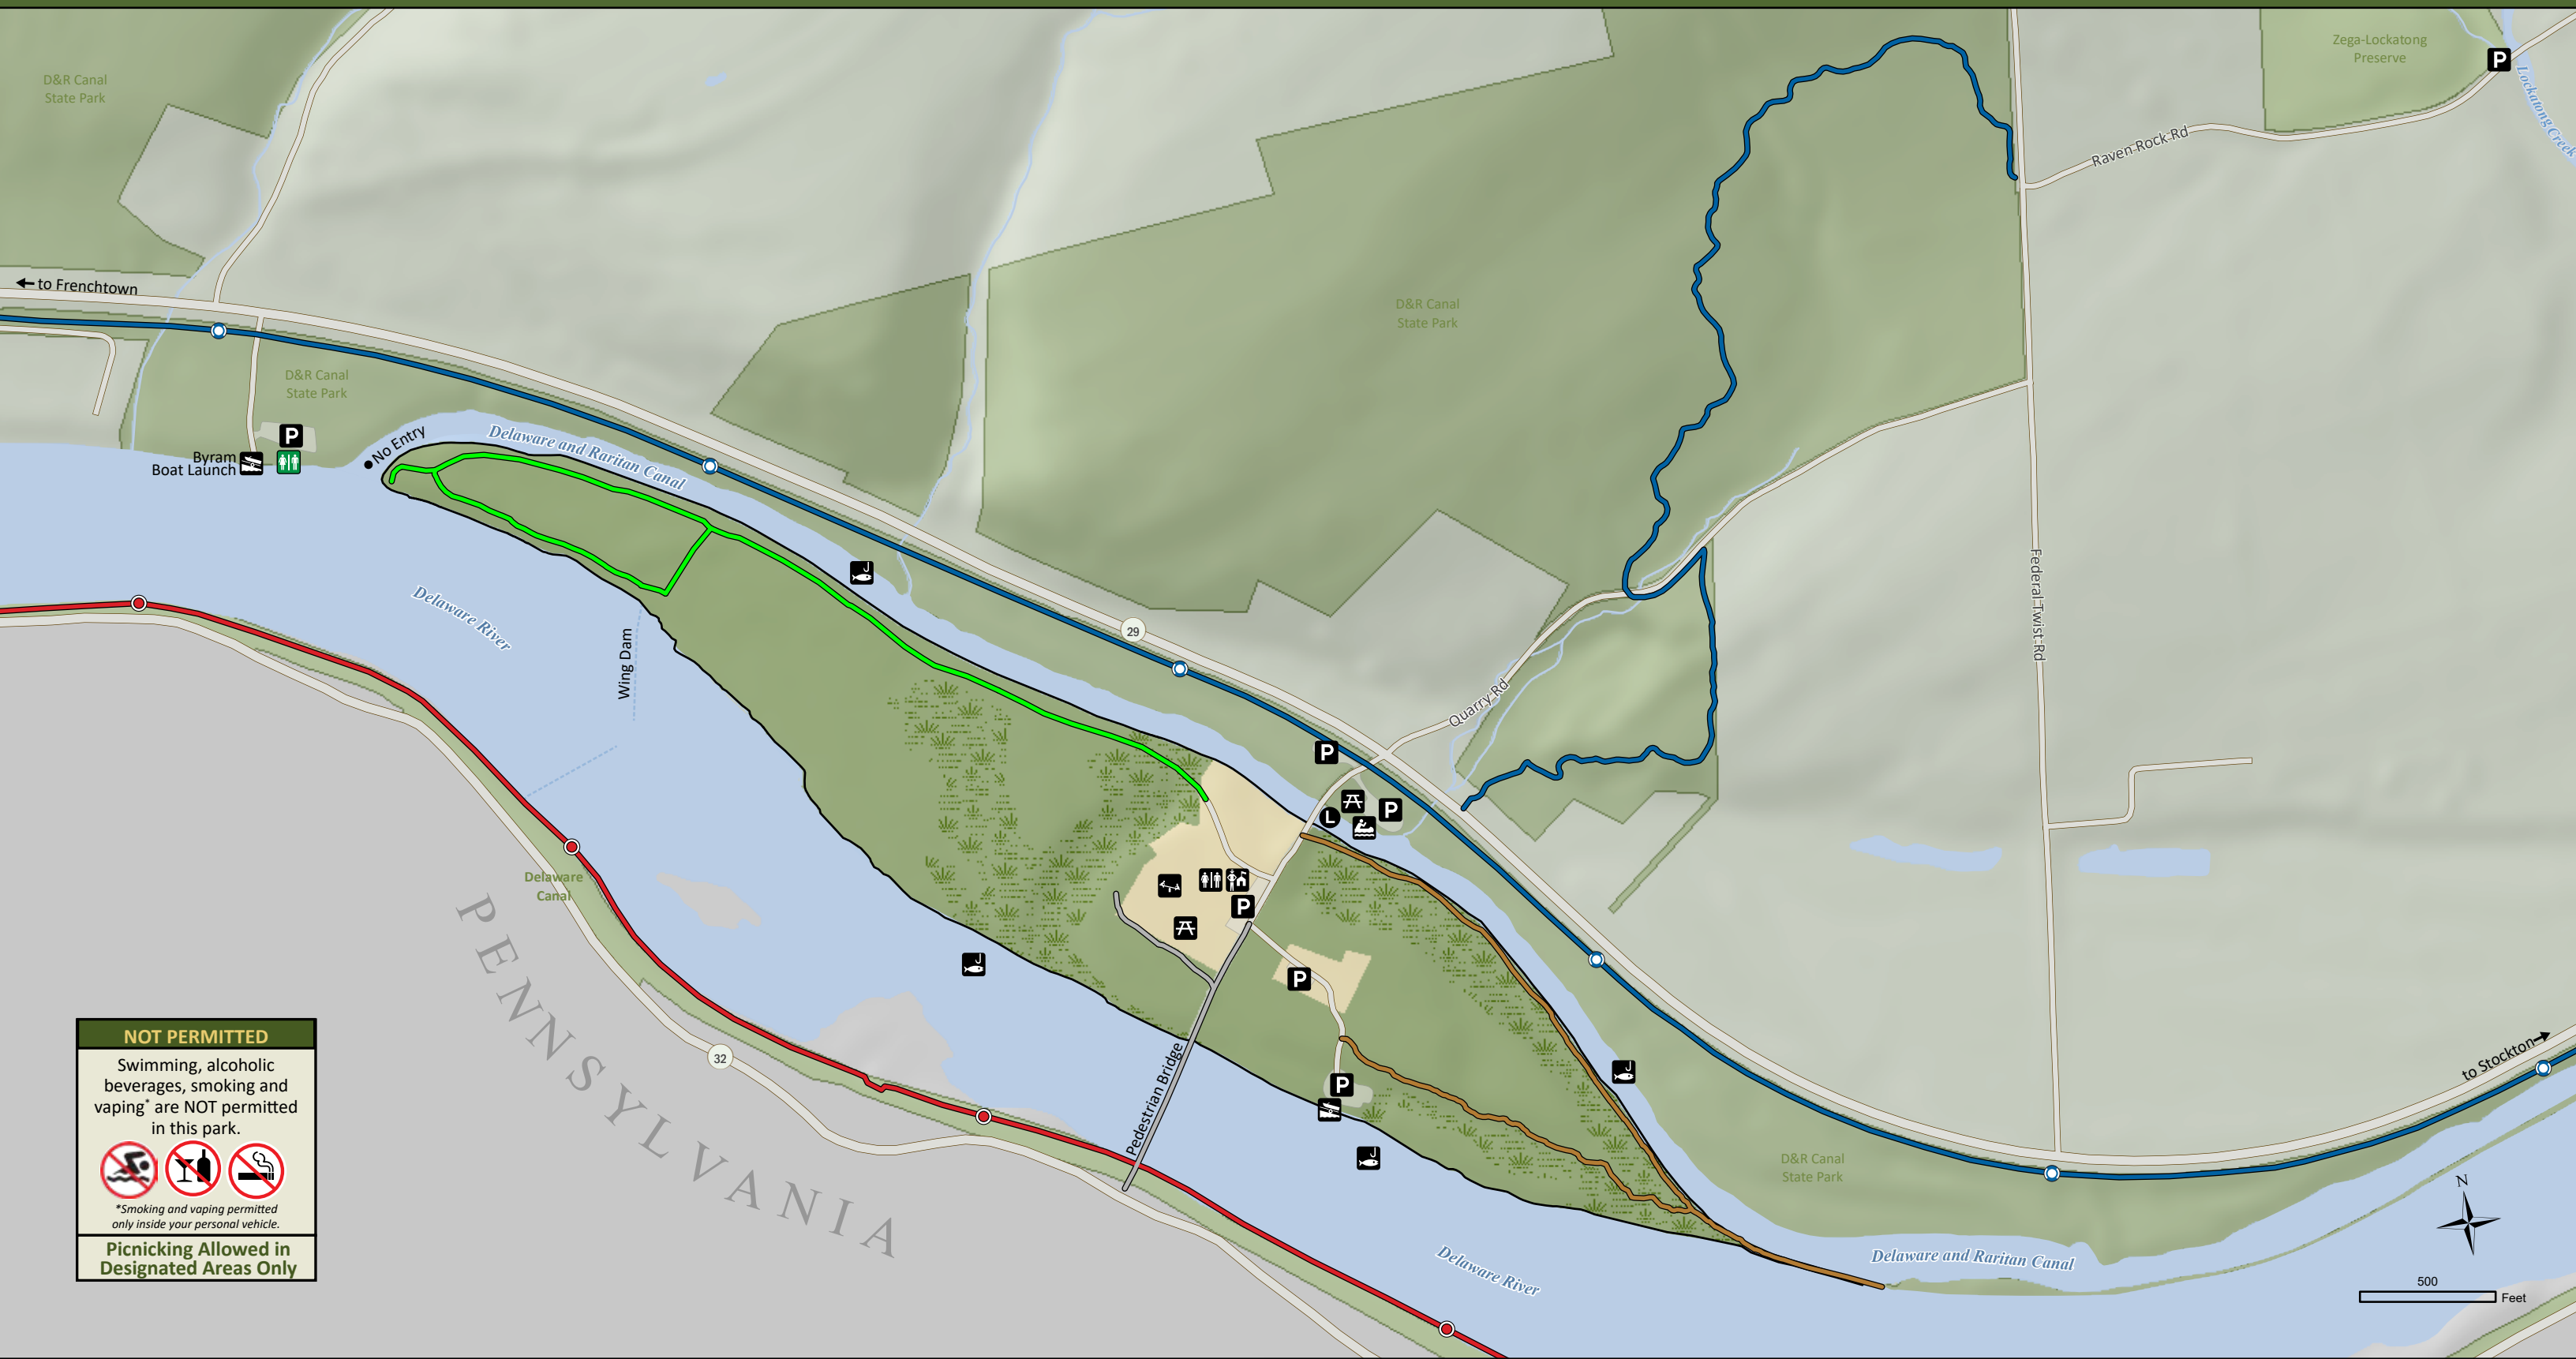

BULLS ISLAND Recreation Area

NOT PERMITTED
 Swimming, alcoholic beverages, smoking and vaping* are NOT permitted in this park.

*Smoking and vaping permitted only inside your personal vehicle.

Picnicking Allowed in Designated Areas Only

- | | | | | | | | | |
|------------------------------|---------------------|---------|--|----------------------------------|-------------|-------------|-------------|-----------------------|
| Bulls Island Recreation Area | Open Field or Grass | Water | Bulls Island Natural Area Trail (0.82 mi) | Inlet Trail (1.3 mi, paved path) | Boat Launch | Fishing | Picnic Area | Restrooms |
| D&R Canal State Park | Forest | Wetland | D&R Canal Trail (2 miles on map, 70 miles total) | White Oak Trail (1.1 mi) | Canoeing | Park Office | Playground | Restrooms (Primitive) |
| Local Open Space | | | D&L Trail (Pennsylvania) | Paved Path | Canal Lock | Parking Lot | | |