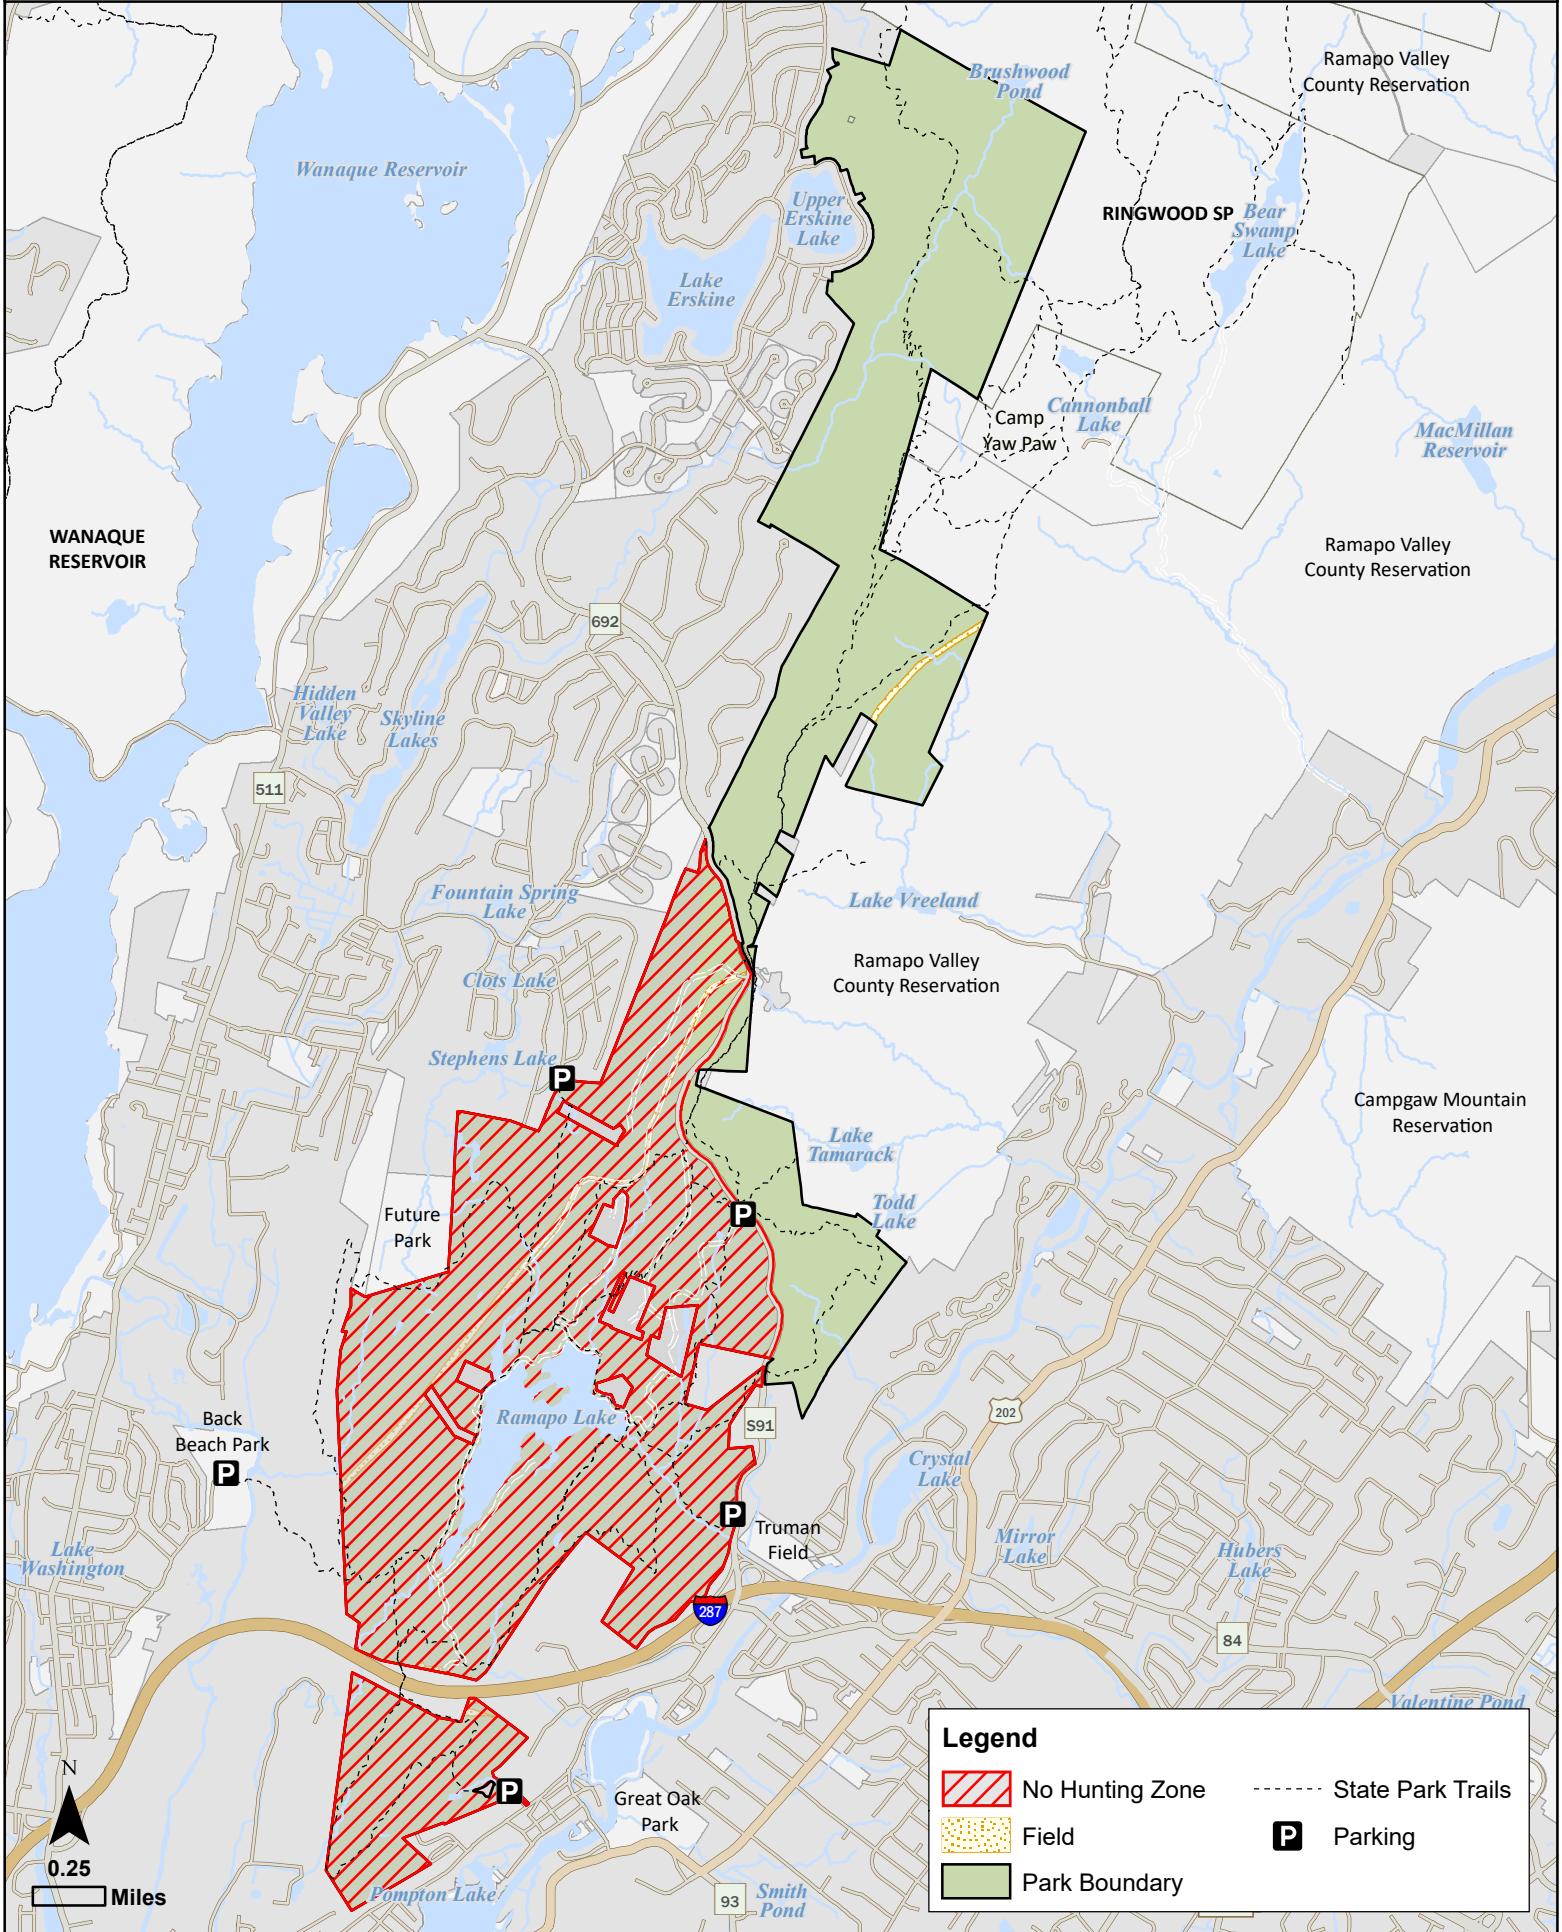

# Ramapo Mountain State Forest - Hunting Map

## Ramapo Mountain State Forest Hunting Map - Deer Zone 3, Bear Zone 3, Turkey Zone 6

Hunting permitted during all regular and permit hunting seasons **except** within areas designated as:

No Hunting Zone