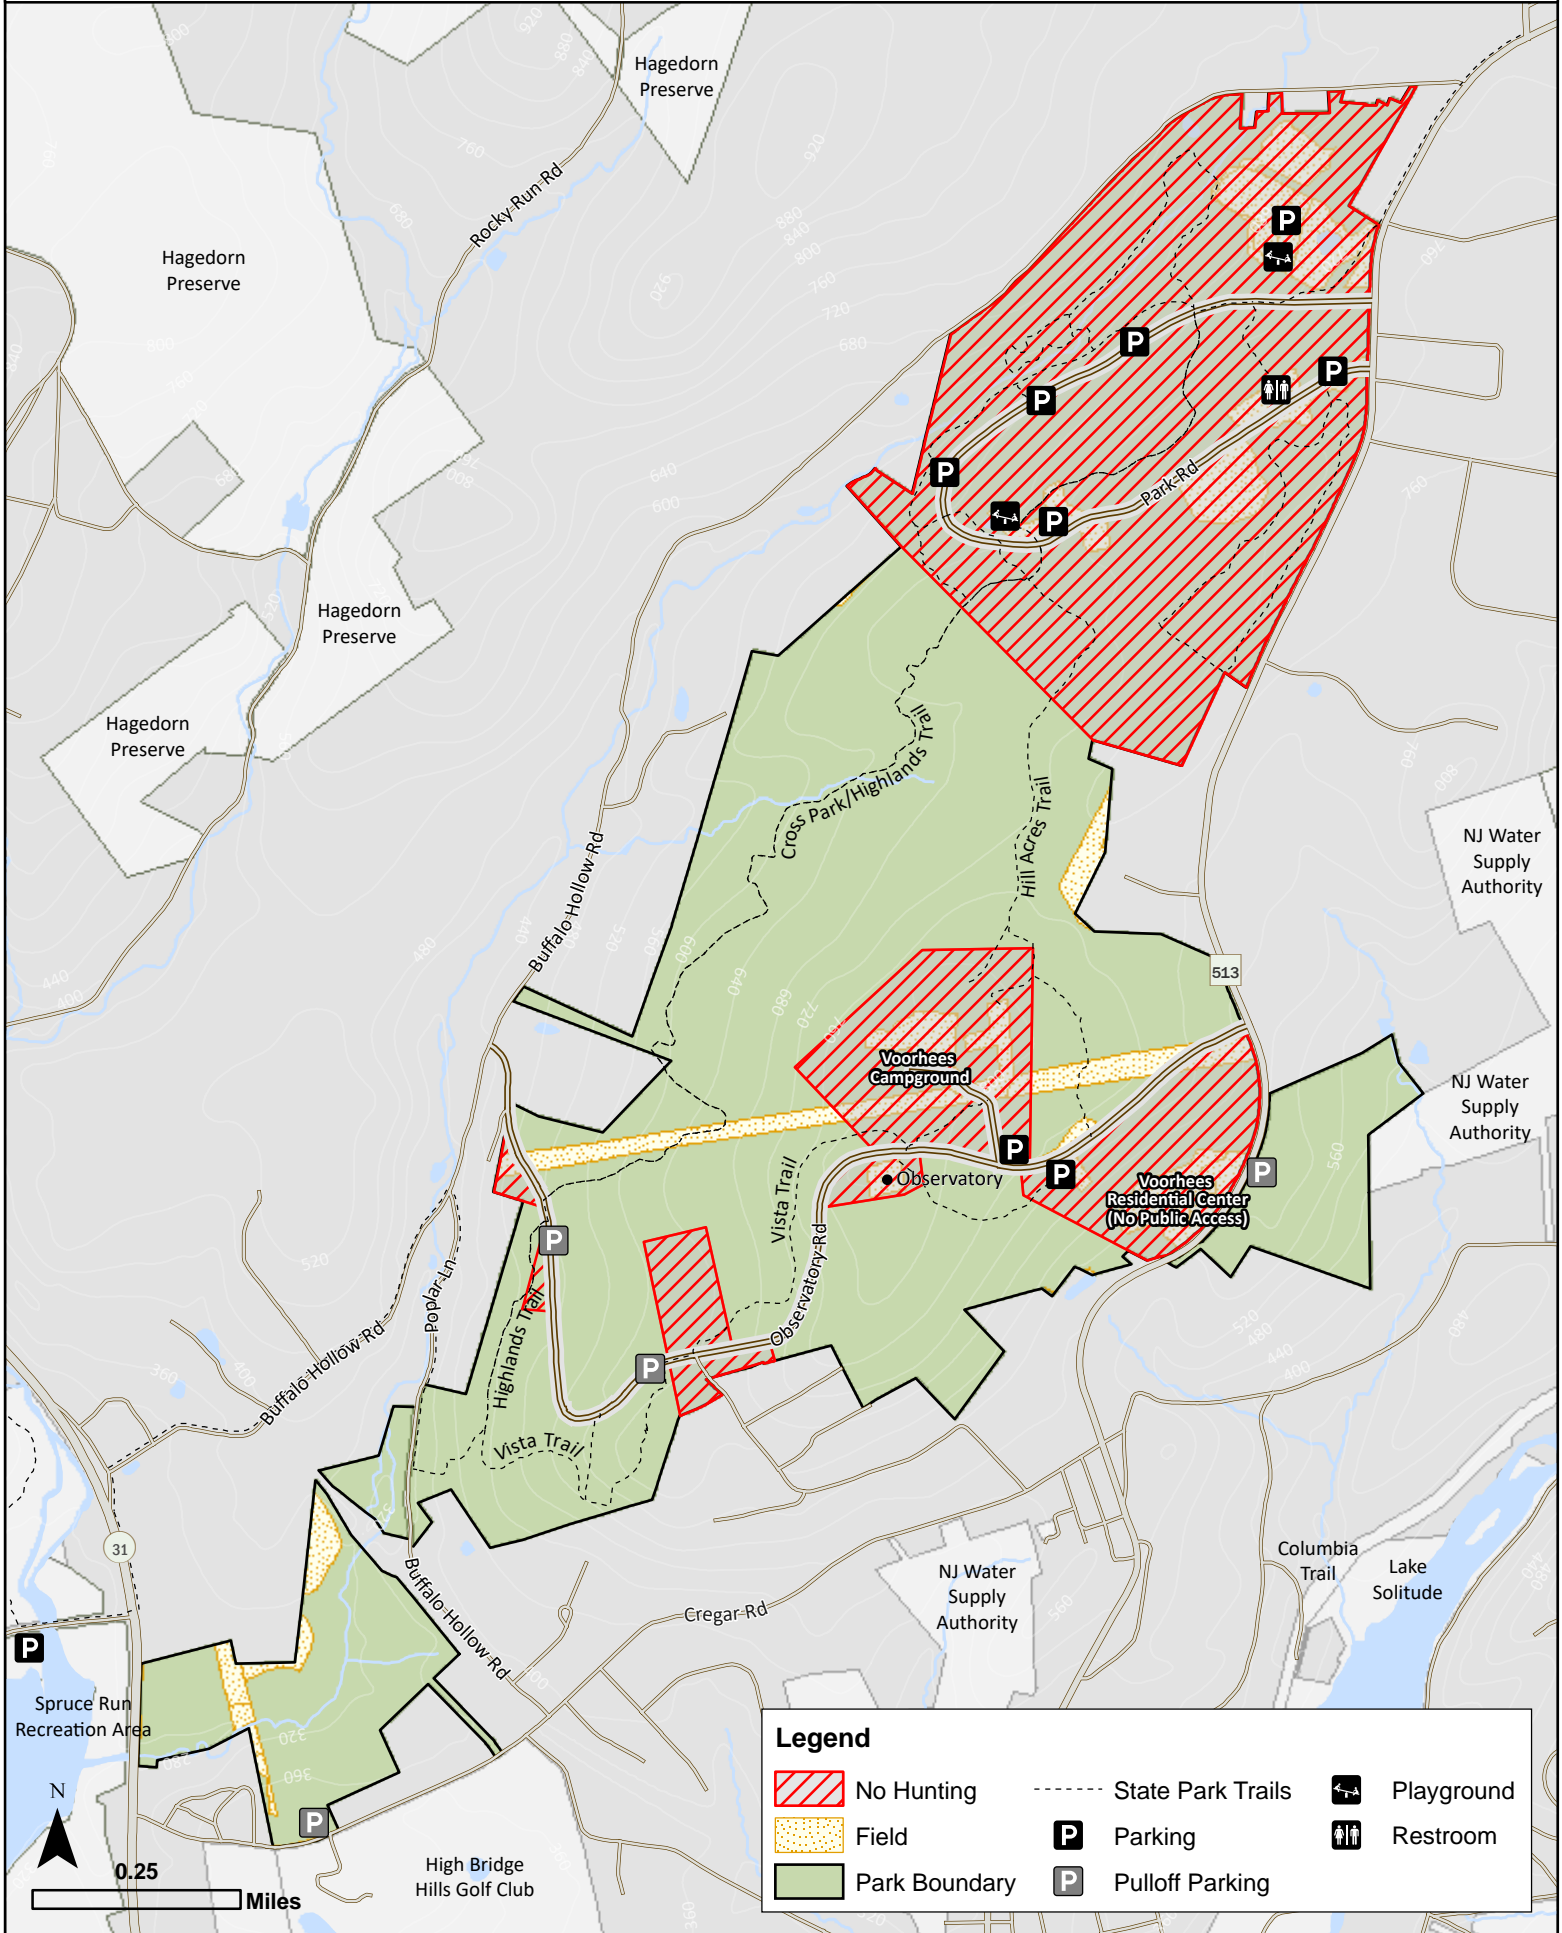

# Voorhees State Park Hunting Map

Hunting open for all game species and seasons within park boundary except within areas designated as: **No Hunting Zone**. Consult the NJ Fish & Wildlife Digest for zone details.

## PLEASE:

- Park in designated areas only.
- Remove portable tree stands at the end of the hunting season.
- Adhere to all N.J. State Park Service Administrative Code including N.J.A.C. 7:2.
- Adhere to N.J. Fish and Wildlife Rules and Regulations: <https://www.state.nj.us/dep/fgw/hunting.htm>.

## NOT PERMITTED:

- Driving vehicles off-road.
- Use of ATVs.
- Alcoholic beverages.
- Smoking or vaping (except in personal vehicles).
- Permanent tree stands.
- Hunting within 450ft (firearm) or 150ft (bow) of a building.
- Hunting within 450ft of a playground.
- Hunting on Sundays.

## GPS Address

251 County Rte 513  
Glen Gardner, N.J. 08826