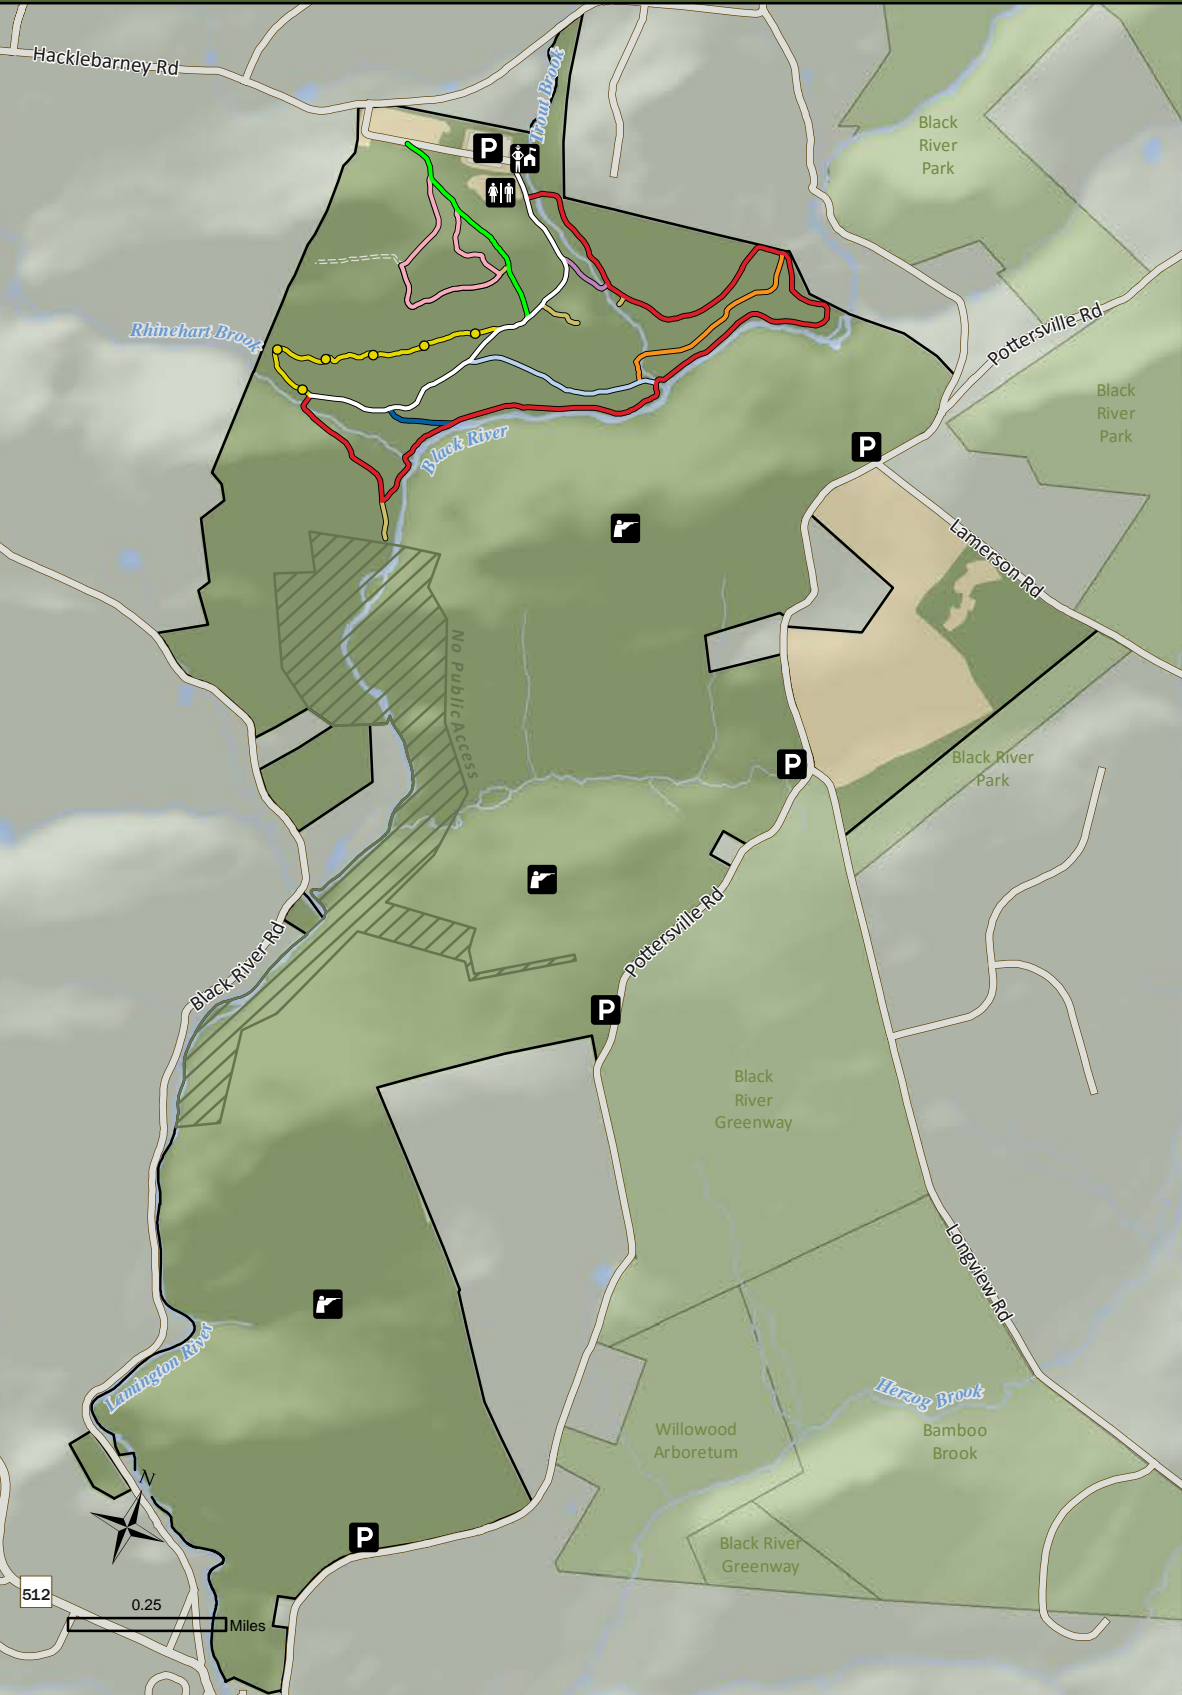

HACKLEBARNEY State Park

Trail Blaze Symbols		
Straight	Turn Left	Turn Right
Trail Start	Trail End	Trail Spur

- Open Field or Grass
- Water
- Haki Trail (0.32 mi)
- Riverside Trail (1.8 mi)
- Waterfall Trail (0.1 mi)
- Trail Connector
- Parking Lot
- Hunting
- Primitive Restrooms
- Forest
- Restricted Area
- Main Trail (0.7 mi)
- Three Pools Trail (0.12 mi)
- Windy Ridge Trail (0.5 mi)
- Upland Trail (0.5 mi)
- Playground Trail (0.35 mi)
- Wintershine Trail (0.35 mi)
- Bridge
- Fishing
- Picnic Area
- Restrooms
- Wildlife Viewing
- Scenic View
- Playground