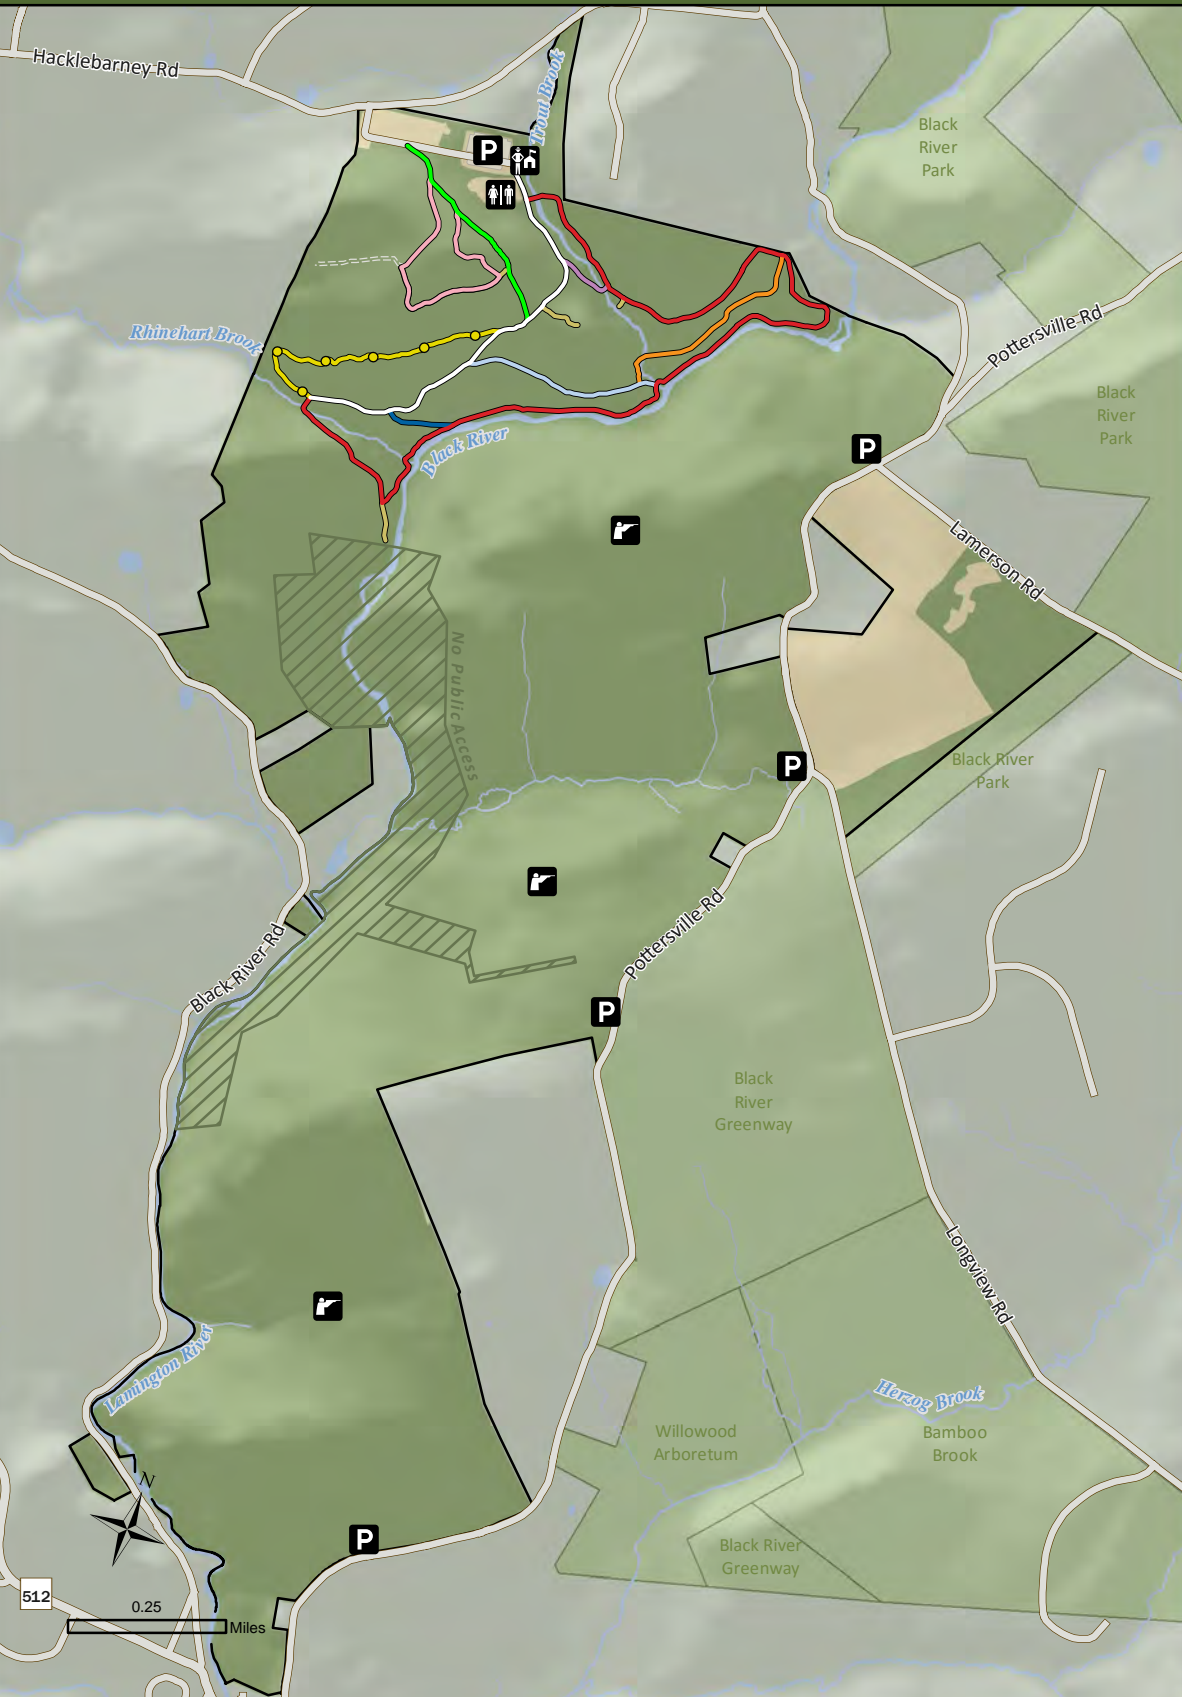

# HACKLEBARNEY State Park

Hacklebarney Hiking Detail Map

Trail Blaze Symbols		
Straight	Turn Left	Turn Right
Trail Start	Trail End	Trail Spur

- Open Field or Grass
- Water
- Haki Trail (0.32 mi)
- Riverside Trail (1.8 mi)
- Waterfall Trail (0.1 mi)
- Trail Connector
- Parking Lot
- Hunting
- Scenic View
- Forest
- Restricted Area
- Main Trail (0.7 mi)
- Three Pools Trail (0.12 mi)
- Windy Ridge Trail (0.5 mi)
- Wintershine Trail (0.35 mi)
- Bridge
- Park Office
- Playground
- Wildlife Viewing
- Playground Trail (0.35 mi)
- Upland Trail (0.5 mi)
- Fishing
- Picnic Area
- Restrooms