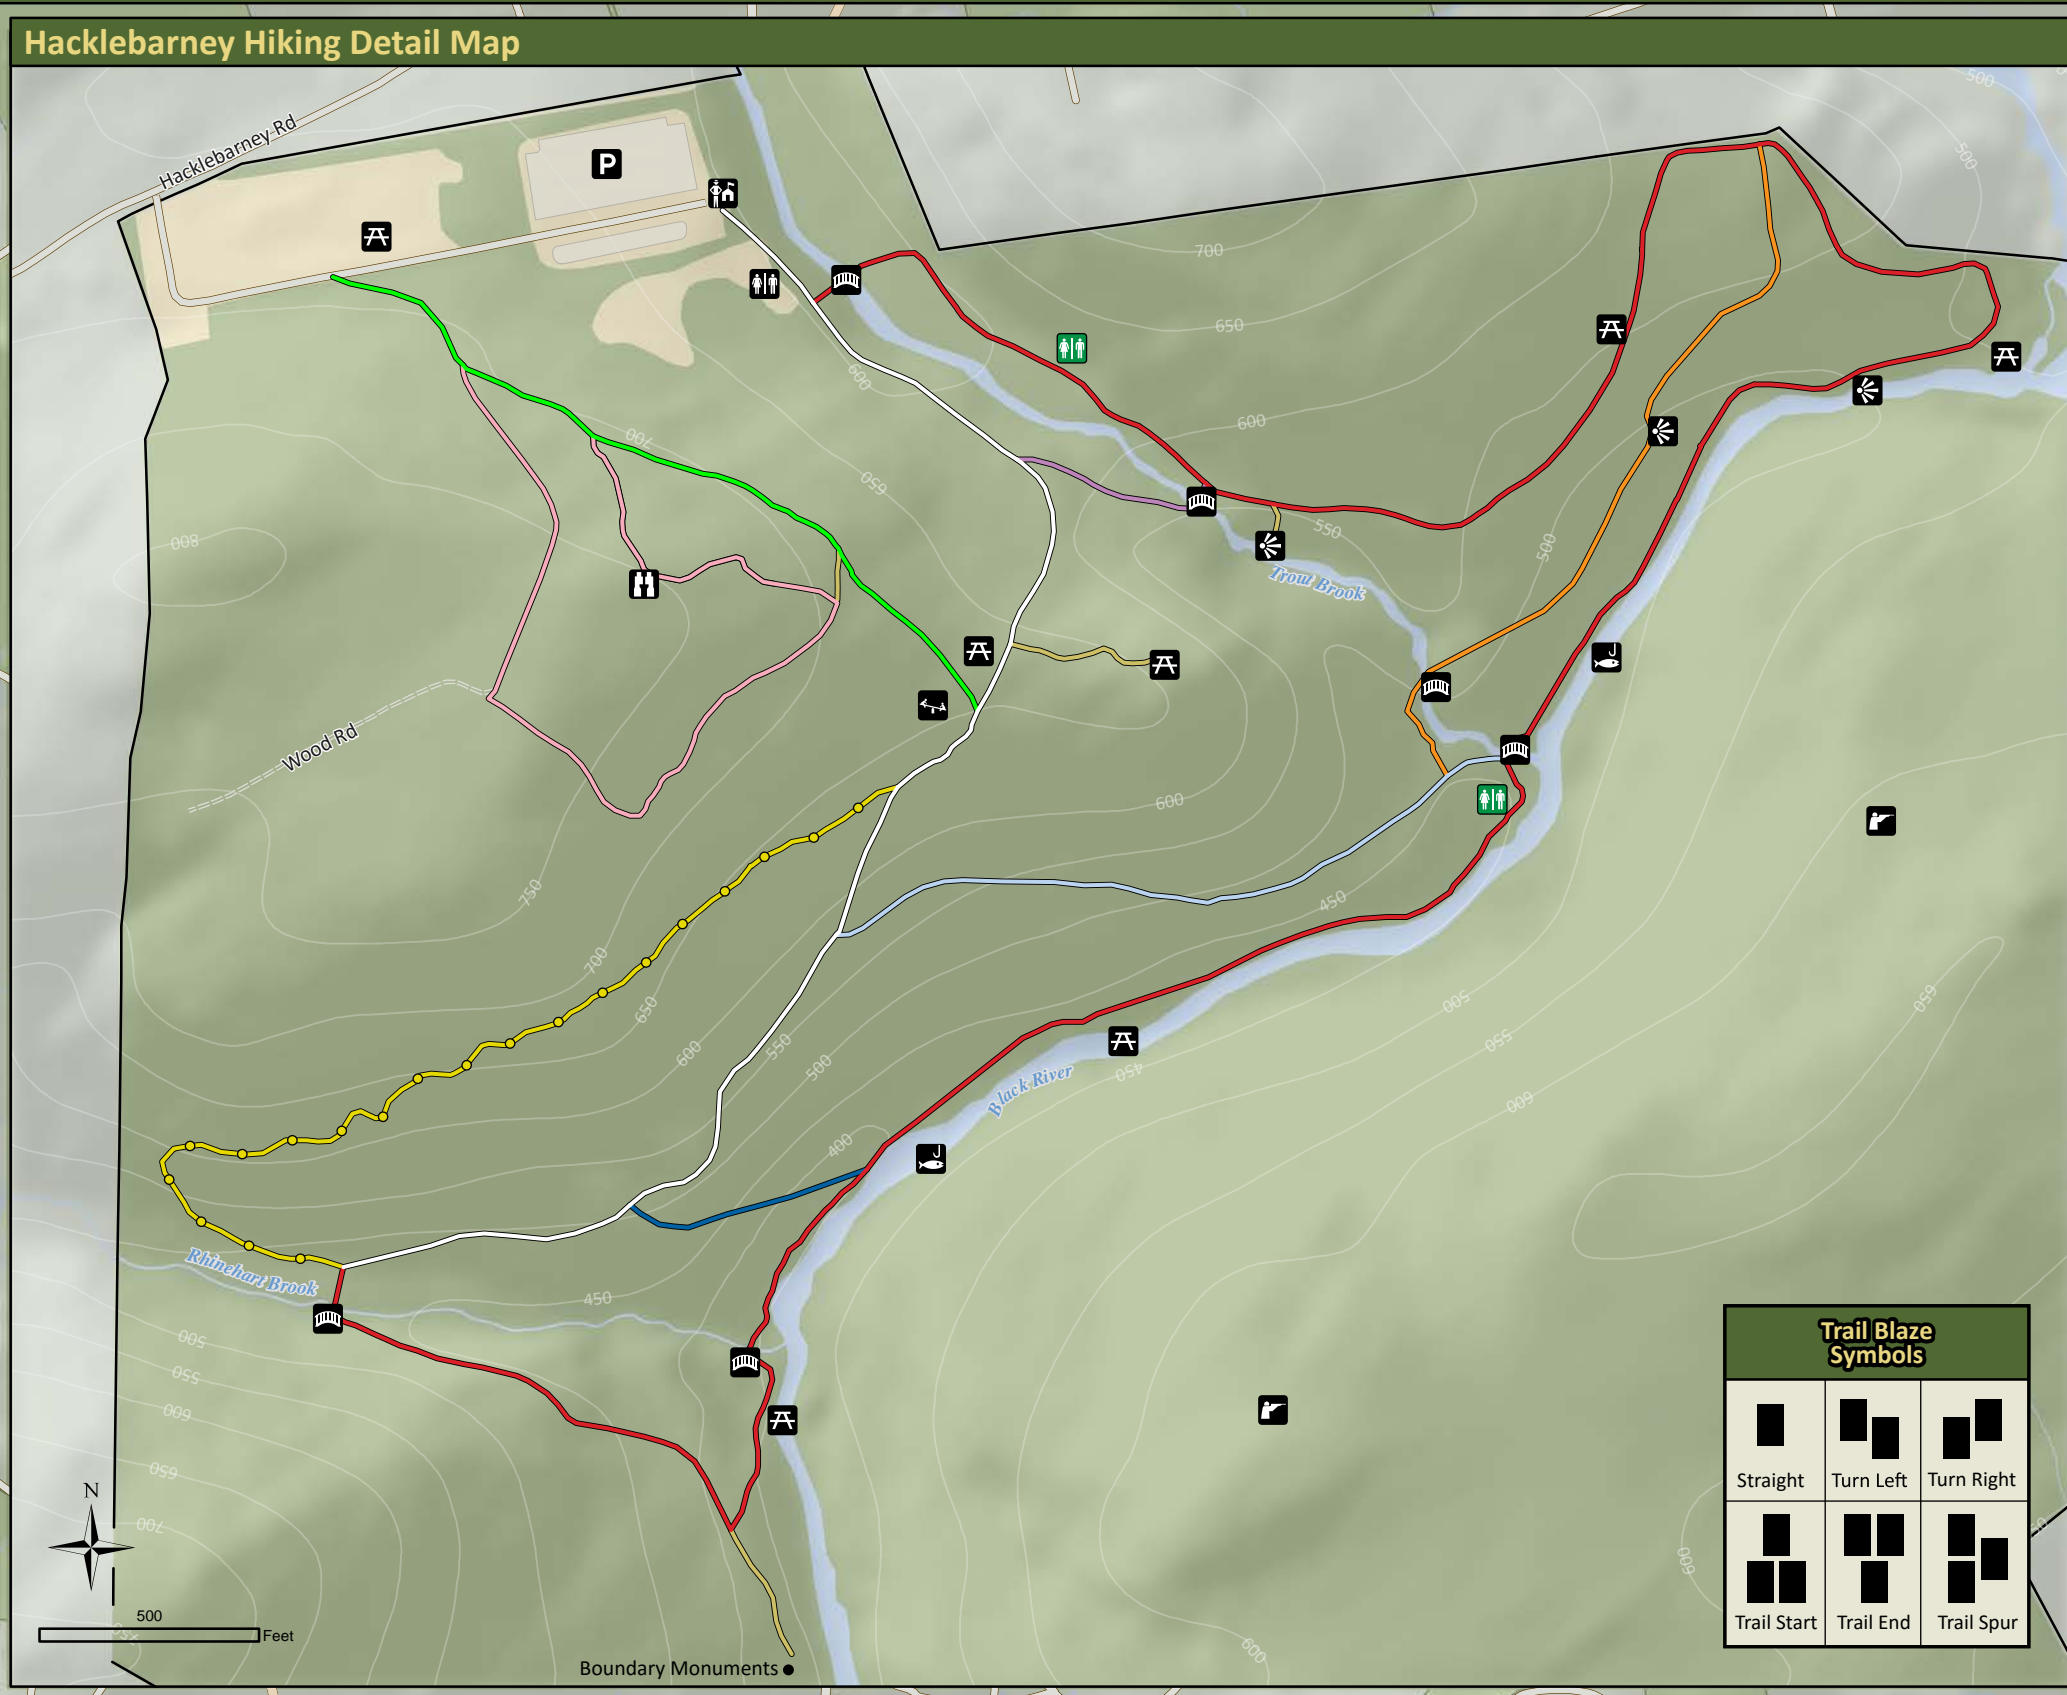

HACKLEBARNEY State Park

Trail Blaze Symbols		
Straight	Turn Left	Turn Right
Trail Start	Trail End	Trail Spur

- Open Field or Grass
- Water
- Haki Trail (0.32 mi)
- Riverside Trail (1.8 mi)
- Waterfall Trail (0.1 mi)
- Trail Connector
- Parking Lot
- Hunting
- Primitive Restrooms
- Forest
- Restricted Area
- Main Trail (0.7 mi)
- Three Pools Trail (0.12 mi)
- Windy Ridge Trail (0.5 mi)
- Upland Trail (0.5 mi)
- Playground Trail (0.35 mi)
- Wintershine Trail (0.35 mi)
- Bridge
- Fishing
- Picnic Area
- Restrooms
- Wildlife Viewing
- Scenic View
- Playground