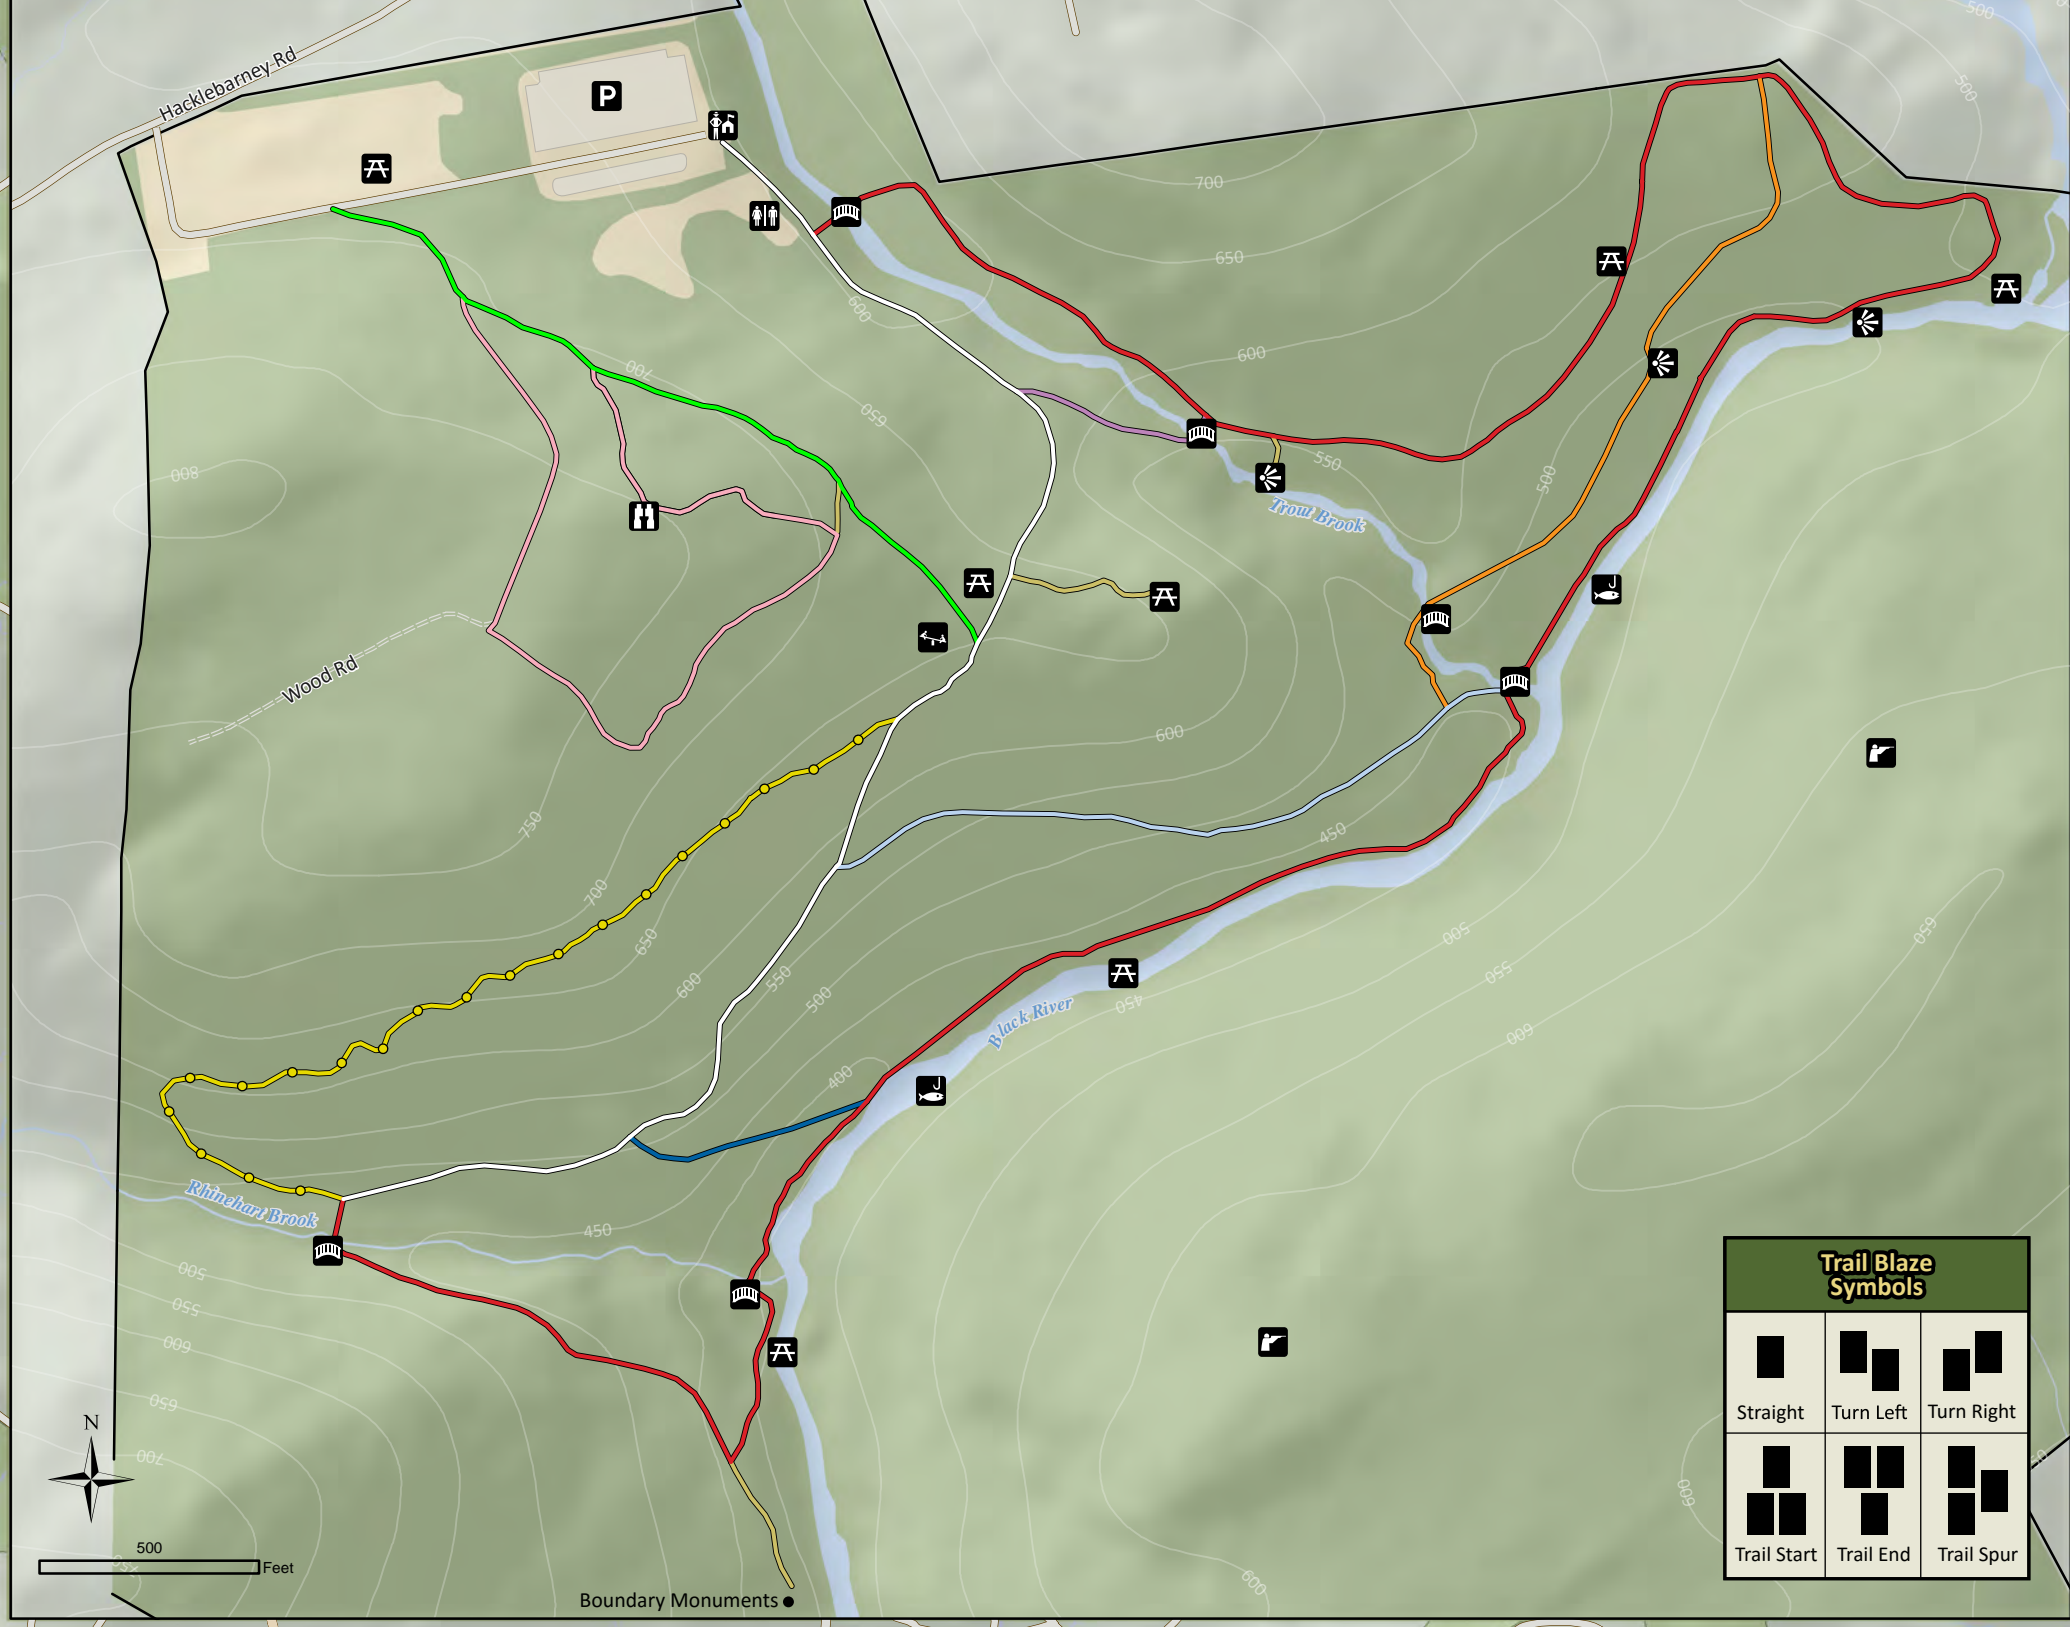

# HACKLEBARNEY State Park

Hacklebarney Hiking Detail Map

Trail Blaze Symbols		
Straight	Turn Left	Turn Right
Trail Start	Trail End	Trail Spur

- Open Field or Grass
- Water
- Haki Trail (0.32 mi)
- Riverside Trail (1.8 mi)
- Waterfall Trail (0.1 mi)
- Trail Connector
- Parking Lot
- Hunting
- Scenic View
- Forest
- Restricted Area
- Main Trail (0.7 mi)
- Three Pools Trail (0.12 mi)
- Windy Ridge Trail (0.5 mi)
- Wintershine Trail (0.35 mi)
- Bridge
- Park Office
- Playground
- Wildlife Viewing
- Playground Trail (0.35 mi)
- Upland Trail (0.5 mi)
- Fishing
- Picnic Area
- Restrooms